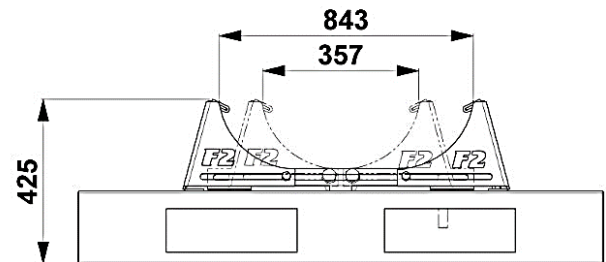

EXPOPALLET

Peso <i>Weight</i>	Portata <i>Load</i>
<i>kg</i>	<i>kg</i>
116,5	1200

Base Expopallet innovativo ed idoneo per esposizioni di gru e accessori in mostre e fiere

Base Expopallet innovative support and suitable for exposition of cranes and accessories in exhibitions and fairs