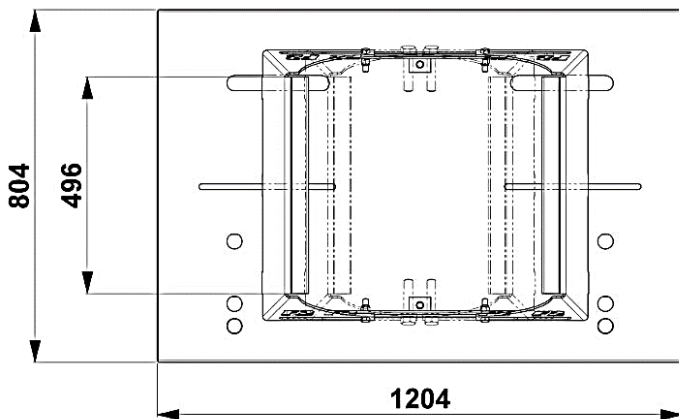

EXPOPALLET

Peso <i>Weight</i>	Portata <i>Load</i>
<i>kg</i>	<i>kg</i>
116,5	1200

Base Expopallet innovativo ed idoneo per esposizioni di gru e accessori in mostre e fiere

Base Expopallet innovative support and suitable for exposition of cranes and accessories in exhibitions and fairs