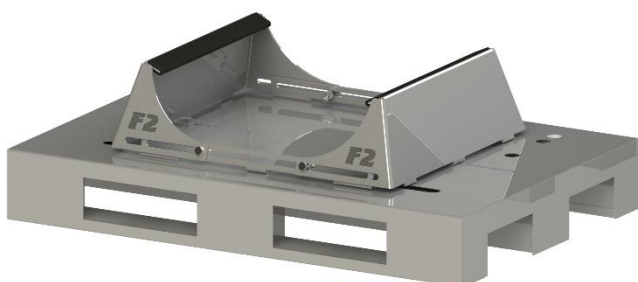

EXPOPALLET

Peso <i>Weight</i>	Portata <i>Load</i>
<i>kg</i>	<i>kg</i>
116,5	1200

Base Expopallet innovativo ed idoneo per esposizioni di gru e accessori in mostre e fiere

Base Expopallet innovative support and suitable for exposition of cranes and accessories in exhibitions and fairs