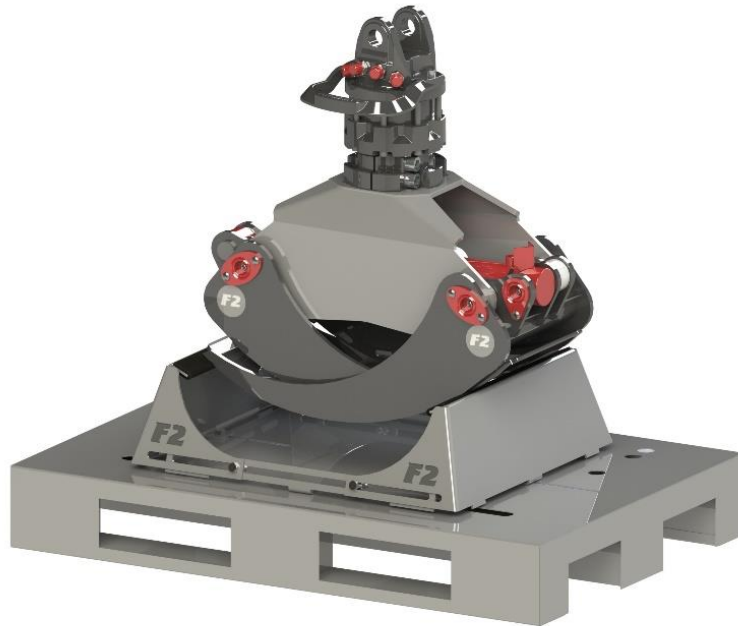

EXPOPALLET

Peso <i>Weight</i>	Portata <i>Load</i>
<i>kg</i>	<i>kg</i>
116,5	1200

Base Expopallet innovativo ed idoneo per esposizioni di gru e accessori in mostre e fiere

Base Expopallet innovative support and suitable for exposition of cranes and accessories in exhibitions and fairs